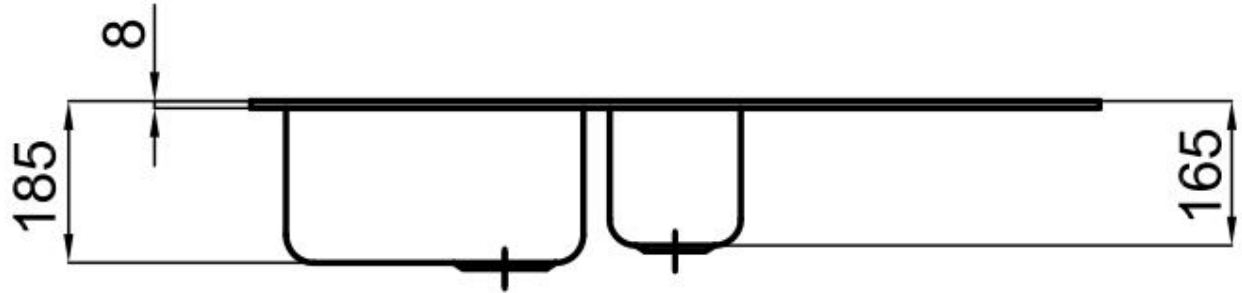

TECHNICAL DATA