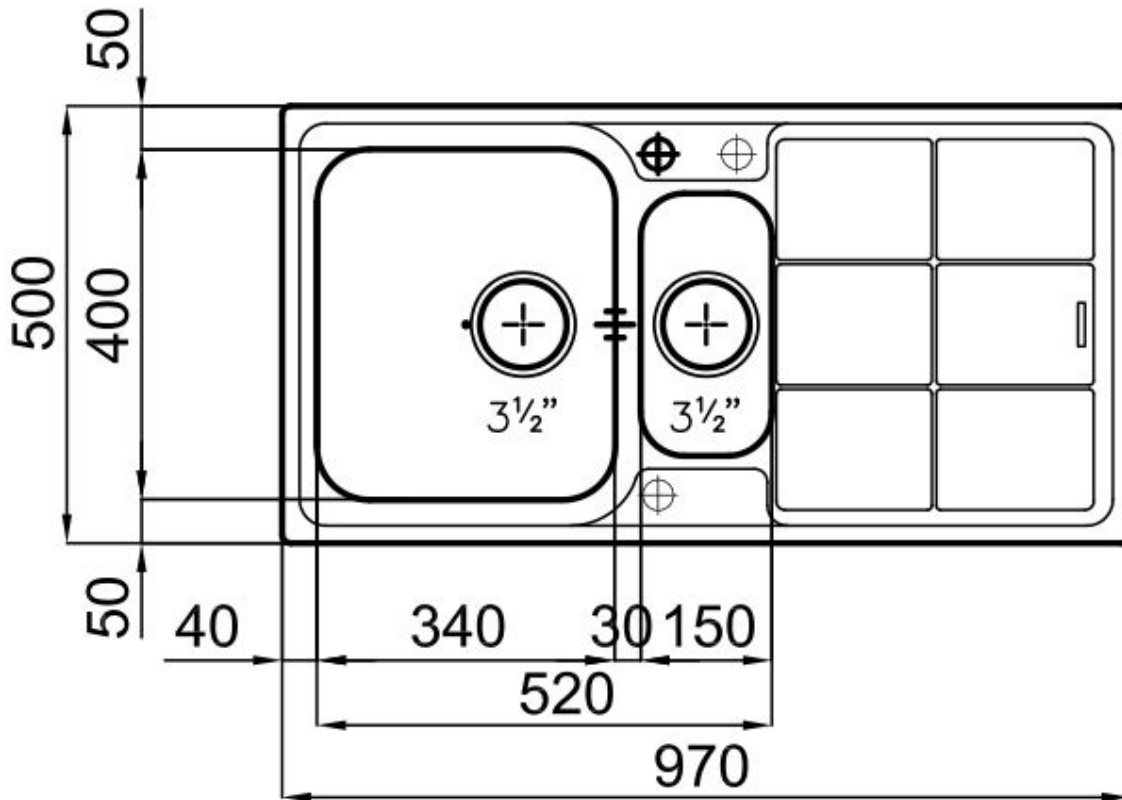

TECHNICAL DATA